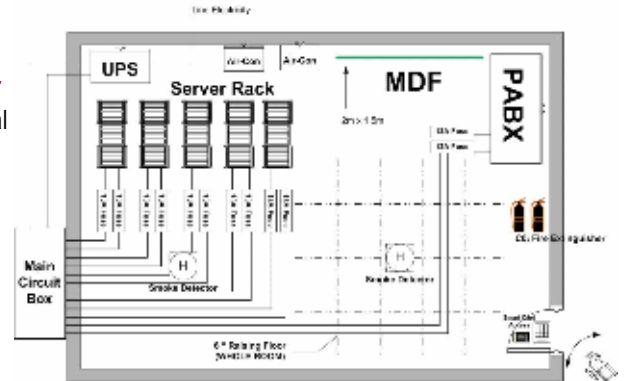

VH System Integration

Network Cabling

VHSoft provides services on designing, supplying & installing of network cabling, which includes:

- Capacity planning, Resilience cable type, optical fibre, Cat 6, Cat5e, Video, Voice, etc.
- Building's Vertical Cabling System – Floor to Floor
- Building's Horizontal Cabling System – Floor to Outlets
- Extensional Cabling – Building to Building

Server Room & Computer Hardware Equipment

VHSoft is capable to construct a server room that accords with international standards, for instance, BS7799, which includes:

- Network & Computer Hardware Equipment
- Raising Floor
- Air-conditioning
- UPS
- Fire Distinguisher
- Equipment Rack
- Access Control

Server Room

Telephone System

- Application of telecommunication license in PRC
- Integration with VOIP
- Integration with existing telephone system
- Integrate with existing network system
- Provision of different class of video conference solutions