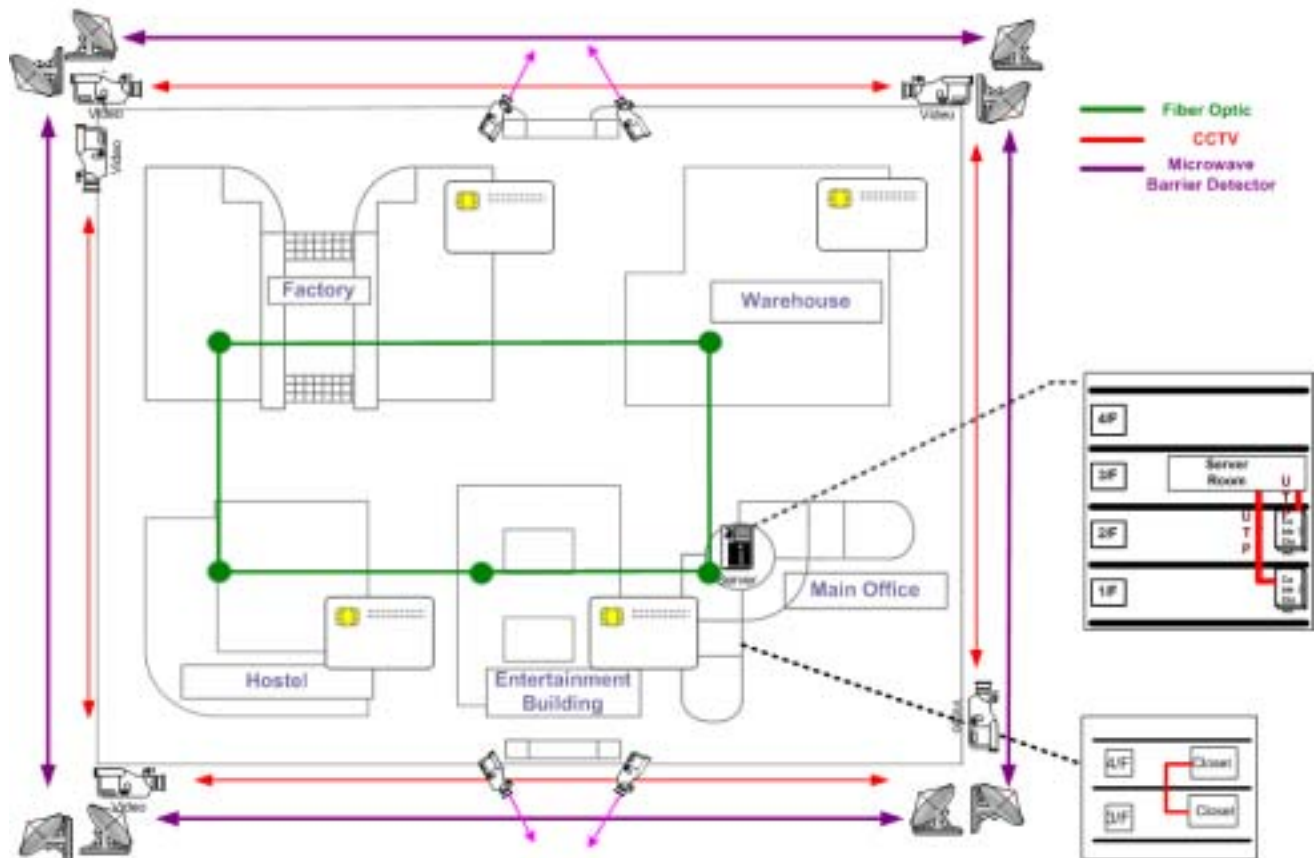

VH System Integration

VH System Integration is a comprehensive and flexible service with the provision of computer and network equipment; network infrastructure with system integration and implementation.

Why VHSOFT ?

- **Strong Financial & Construction Background** – Wholly owned subsidiary of Yau Lee Holdings Limited [0406], a prominent builder of the region
- **Full PRC Support & Resources** – With branch offices in major cities of China
- **Good Partnership** – Well connection with numerous integration partners in PRC & Hong Kong
- **System Know-how** – A strong mix of construction, IT and academic professional
- **Project Management Skill** – Strong experience in managing different kinds of construction IT projects

What do we provide?

- Network Cabling
- Server Room & Computer Hardware Equipment
- Telephone System
- CCTV
- Smart Card
- Office IT Consultation Service
- VOIP
- VPN

Overall Deliverables